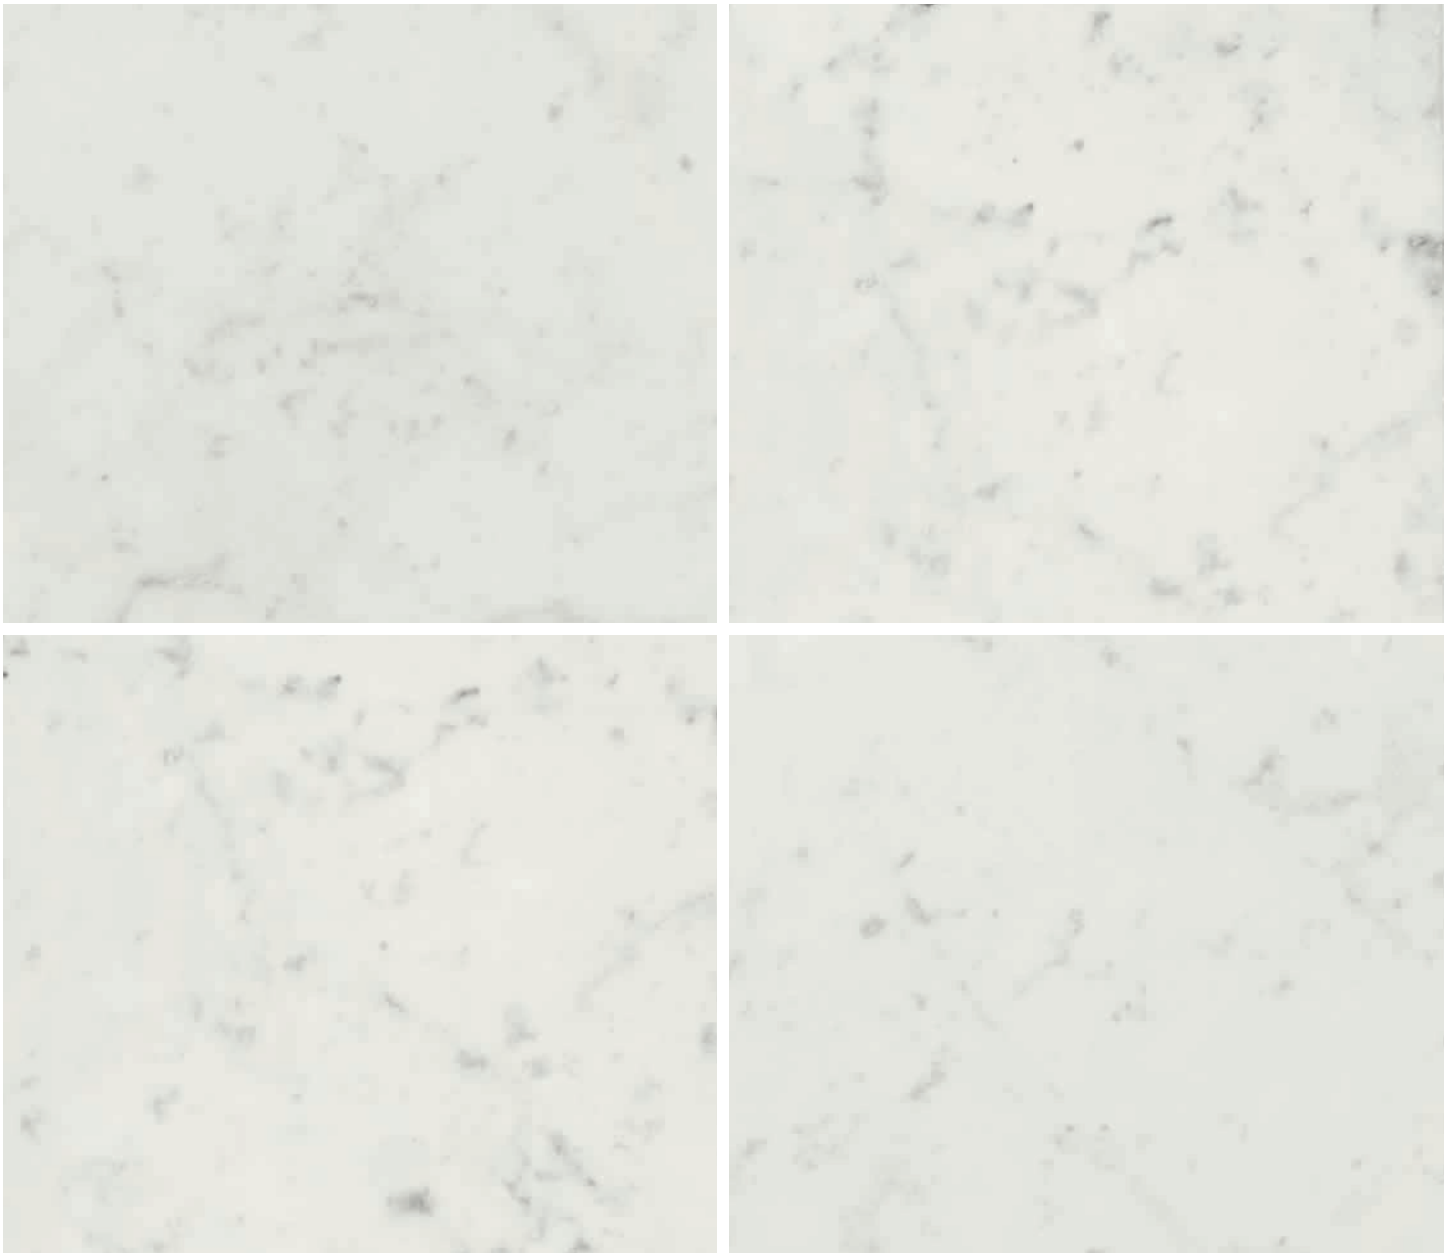

CARRARA

GBI

TILE + STONE

• EST 1991 •

Cover: Carrara 12in x 12in and 12in x 24in; Above: Carrara Sample Range

CARRARA

Marble

Carrara marble, known for its white and grey background and grey linear veining, originates from Italy. It is a perfect option for classic to modern interiors.

Country

+ Italy

Finishes

+ honed

+ polished

Edges

+ straight

+ straight with
micro-bevel

SHAPE	SIZE	FINISH	EDGE	ITEM #
	12in x 24in 12.01in x 24.02in x 0.394in	Honed	Straight with Micro-Bevel	MCA1224H
		Polished		MCA1224P
	18in x 18in 17.99in x 17.99in x 0.394in	Honed	Straight with Micro-Bevel	MCA18H
		Polished		MCA18P
	Crown 3.90in x 12.00in x 1.510in	Honed	Straight	M1314H
		Polished		M1315P
	Pencil Liner 0.59in x 12.00in x 0.750in	Honed	Straight	M1381H
		Polished		M1382P
	Bar Liner - Modern 0.73in x 12.00in x 0.780in	Honed	Straight	M1305H
		Polished		M1306P
	Chair Rail - Petite 1.35in x 12.00in x 0.860in	Honed	Straight	M1320H
		Polished		M1321P
	Chair Rail - Modern 1.97in x 12.00in x 0.770in	Honed	Straight	M1313H
		Polished		M1380P
	Chair Rail - Traditional 1.77in x 12.00in x 0.980in	Honed	Straight	M1326H
		Polished		M1327P
	Chair Rail - Standard 1.97in x 12.00in x 1.130in	Honed	Straight	M1309H
		Polished		M1310P
	Base - Modern 4.96in x 12.00in x 0.750in	Honed	Straight	M1318H
		Polished		M1319P
	Base - Standard 4.92in x 12.00in x 0.790in	Honed	Straight	M1307H
		Polished		M1308P
	Base - Traditional 3.88in x 12.00in x 0.750in	Honed	Straight	M1324H
		Polished		M1325P