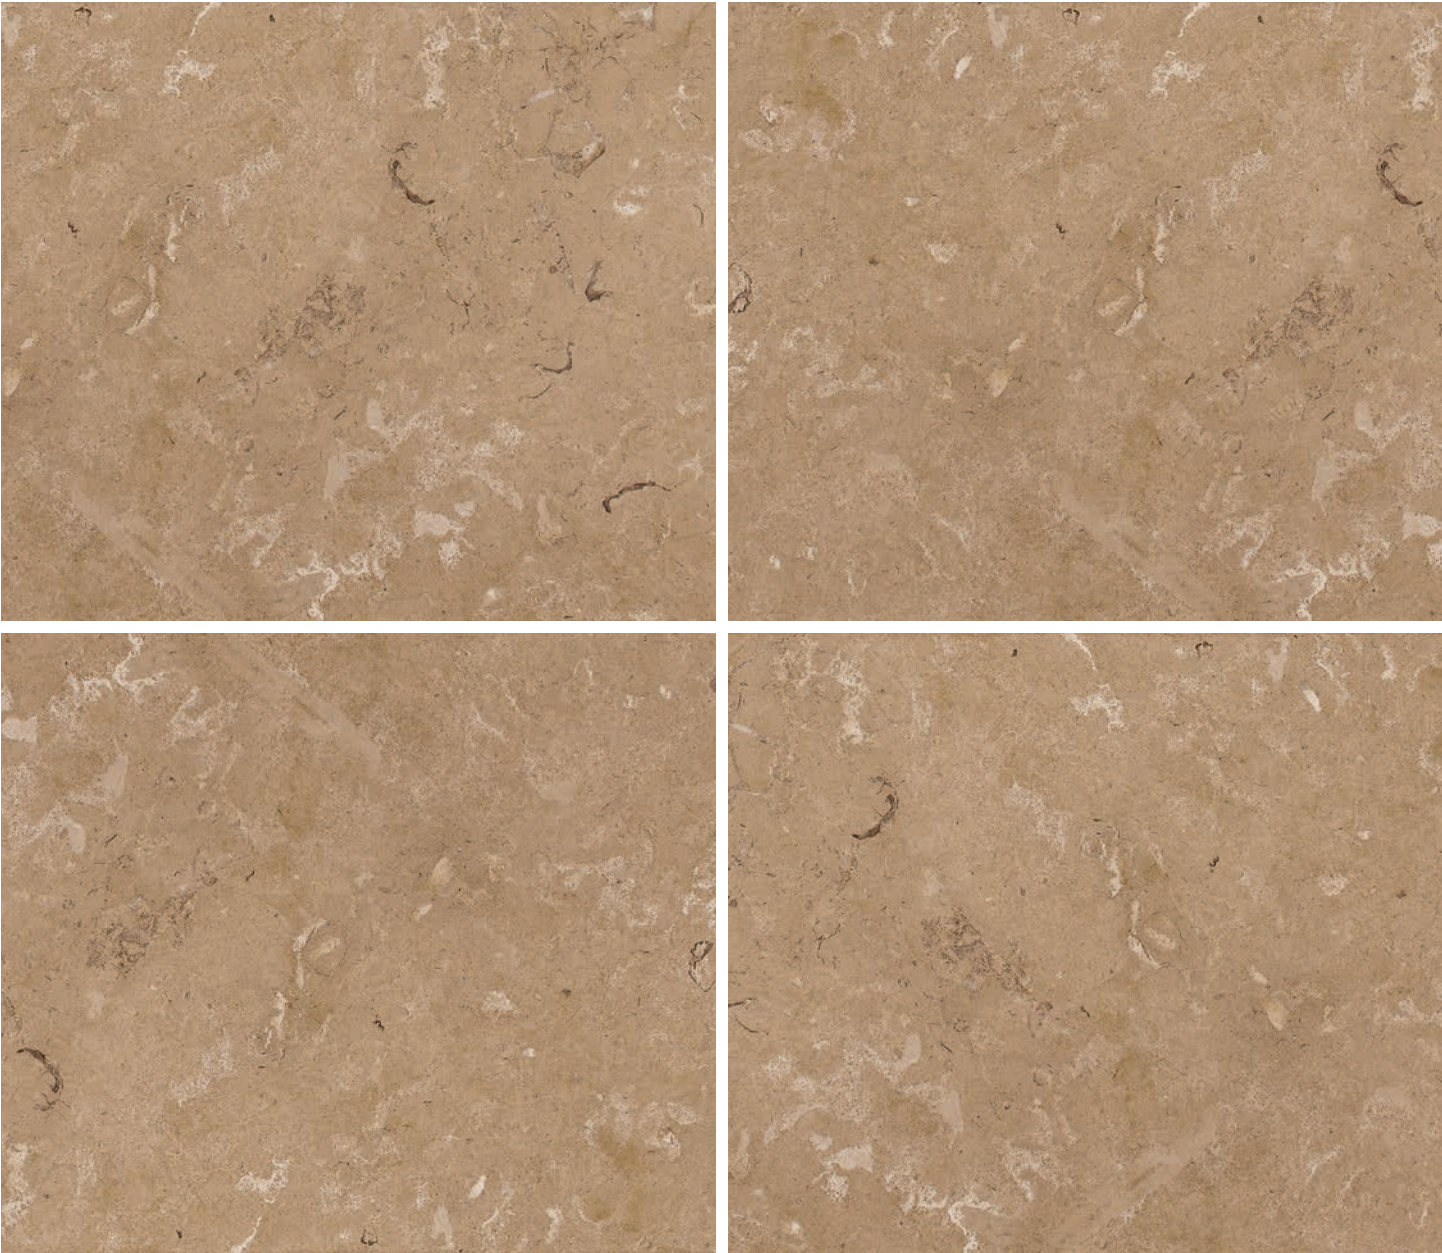

NOVA GOLD

GBI

TILE + STONE

• EST 1991 •

Cover: Nova Gold 12in x 24in; Above: Nova Gold Sample Range

NOVA GOLD

Limestone

Deep beige and gold, this traditional, dense limestone from Portugal offers a timeless and classic look.

Country
+ Portugal

Finish
+ honed

Edges
+ straight
+ straight with micro-bevel

Applications
+ floor & wall
+ interior & *exterior
+ residential & light commercial

Shade Variation
 moderate

SHAPE	SIZE	FINISH	EDGE	ITEM #
	1in x 6in Herringbone Mosaic 10.53in x 16.50in x 0.394in	Honed	Straight	L4050H
	2in Hex Mosaic 11.82in x 10.24in x 0.394in	Honed	Straight	L1013H
	2in x 2in Square Mosaic 11.63in x 11.63in x 0.394in	Honed	Straight	LI4572H
	2in x 4in Subway Mosaic 11.57in x 11.52in x 0.394in	Honed	Straight	LI4587H
	3in x 6in 2.87in x 5.79in x 0.394in	Honed	Straight	L11518H
	6in x 12in 6in x 12.01in x 0.394in	Honed	Straight with Micro-Bevel	LING612H
	12in x 12in 12.01in x 12.01in x 0.394in	Honed	Straight with Micro-Bevel	LING12H
	12in x 24in 12.01in x 24.02in x 0.394in	Honed	Straight with Micro-Bevel	LING1224H
	18in x 18in 17.99in x 17.99in x 0.394in	Honed	Straight with Micro-Bevel	LING18H
	Pencil Liner 0.59in x 12.00in x 0.750in	Honed	Straight	L1332H

SHAPE	SIZE	FINISH	EDGE	ITEM #
	Bar Liner - Standard 0.79in x 12.00in x 1.110in	Honed	Straight	L14000H
	Chair Rail - Petite 1.35in x 12.00in x 0.860in	Honed	Straight	L1335H
	Chair Rail - Modern 1.97in x 12.00in x 0.770in	Honed	Straight	L1331H
	Chair Rail - Traditional 1.77in x 12.00in x 0.980in	Honed	Straight	L1338H
	Chair Rail - Standard 1.97in x 12.00in x 1.130in	Honed	Straight	L14005H